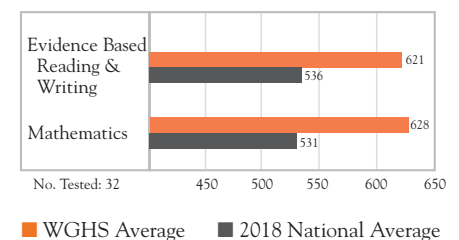

SAT Results, 2019