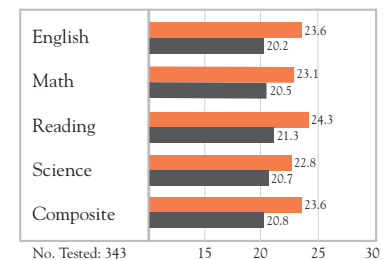

Curriculum

24 credits are required for graduation. Credit must be earned in the following curriculum areas in order to fulfill school district requirements.

Communication Skills	4
Social Studies	3
Math	3
Science	3
Practical Arts	1
Fine Arts	1
Physical Education	1.5

Grading

The High School has a Weighted Grade Policy. Courses designated as weighted courses will use the following scale:

A	4.5	A-	4.5		
B+	3.875	B	3.375	B-	3.375
C+	2.75	C	2.25	C-	2.25
D+	1.5	D	1.0	D-	1.0
F	0.0				

In non-weighted courses, this 4.0 scale is used.

A	4.0	A-	4.0		
B+	3.5	B	3.0	B-	3.0
C+	2.5	C	2.0	C-	2.0
D+	1.5	D	1.0	D-	1.0
F	0.0				

Note: Honors grades could be an option in certain non-weighted courses. Students must be approved for this rigorous challenge and grades will be awarded based upon guidelines outlined by faculty members. Appropriate department chair approval is also required. H=4.5.

Advanced Placement Exams, Spring 2020*

AP Subject	No. Tested	Avg. Score	% Scoring 3 or Higher
Biology	14	3.4	79
Calculus AB	32	3.5	81
Calculus BC	2	4	100
Chemistry	8	2.9	63
Computer Science A	2	5	100
English Language	37	3.4	81
English Literature	17	3.4	88
French Language	1	5	100
German Language	1	4	100
Music Theory	6	3.5	83
Physics 1	29	3.1	69
Physics 2	15	3.5	73
Physics C: Mechanics	3	5	100
Psychology	40	3.7	80
Spanish Language	4	4	100
Statistics	27	4.3	100
US History	31	3.3	87
World History	50	3.3	86

*2020 AP Exams were taken in a modified format

ACT Results, 2018