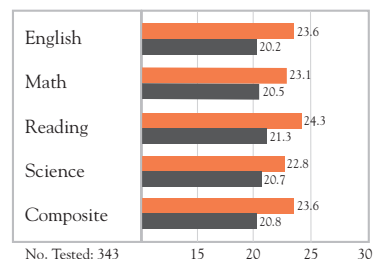

Curriculum

24 credits are required for graduation. Credit must be earned in the following curriculum areas in order to fulfill school district requirements.

Communication Skills	4
Social Studies	3
Math	3
Science	3
Practical Arts	1
Fine Arts	1
Physical Education	1.5

Grading

The High School has a Weighted Grade Policy. Courses designated as weighted courses will use the following scale:

A+ 4.5	A 4.5	A- 4.5
B+ 3.875	B 3.375	B- 3.375
C+ 2.75	C 2.25	C- 2.25
D+ 1.5	D 1.0	D- 1.0
F 0.0		

In non-weighted courses, this 4.0 scale is used.

A+ 4.0	A 4.0	A- 4.0
B+ 3.5	B 3.0	B- 3.0
C+ 2.5	C 2.0	C- 2.0
D+ 1.5	D 1.0	D- 1.0
F 0.0		

Note: Honors grades could be an option in certain non-weighted courses. Students must be approved for this rigorous challenge and grades will be awarded based upon guidelines outlined by faculty members. Appropriate department chair approval is also required. H=4.5.

Advanced Placement Exams, Spring 2021

AP Subject	No. Tested	Avg. Score	% Scoring 3 or Higher
Biology	6	3.3	67
Calculus AB	8	4	100
Calculus BC	1	5	100
Chemistry	11	3.18	82
Computer Science A	1	5	100
English Language	24	3.54	75
English Literature	9	3.22	78
French Language	1	4	100
German Language	2	3.5	100
Physics 1	19	3	63
Physics 2	7	4.29	100
Physics C	2	5	100
Psychology	14	4.14	93
Spanish Language	1	4	100
Statistics	23	3.74	91
US History	29	3.03	65
World History	55	3.69	84

ACT Results, 2021