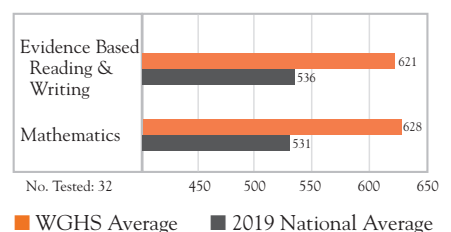

SAT Results, 2021