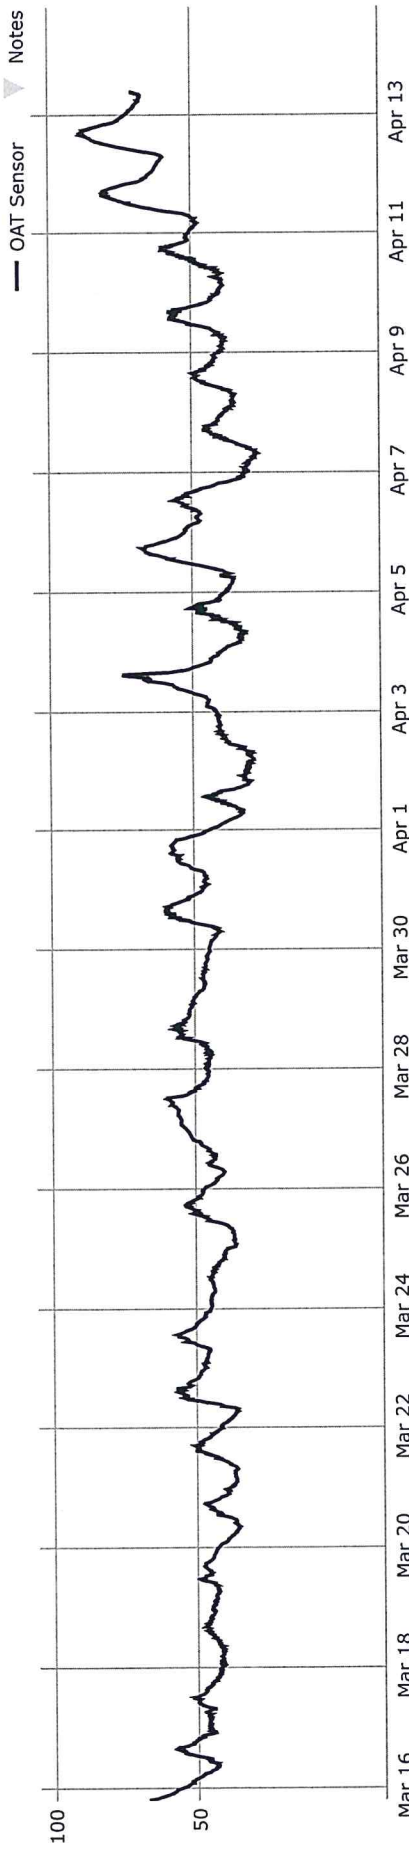

WebCTRL%20Server%20-%20%2FWebster%20Groves%20SD%2FCClark%20Elementary%2FCClark%20Electric%20Meter - [Trends : None : Demand OAT : View] - 8:27:55 AM 4/13/18

### Clark Electric Meter - Demand OAT

Navigation icons: Home, Back, Forward, Refresh, Print, Help

Loading Data...