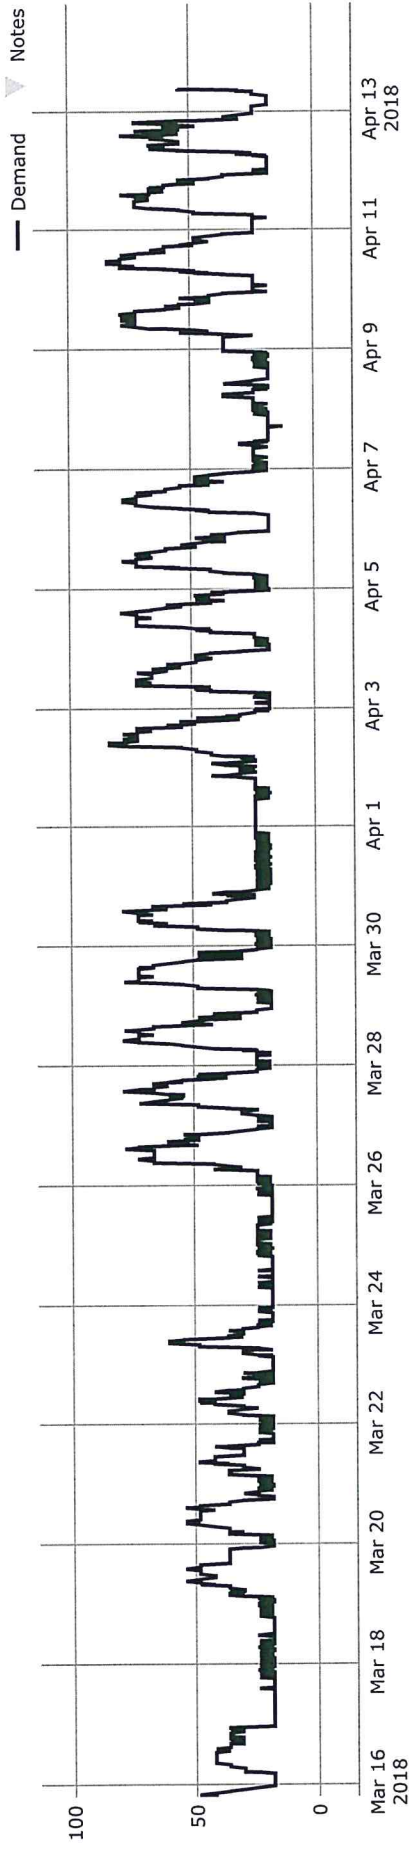

WebCTRL%20Server%20-%20%2FWebster%20Groves%20SD%2FCClark%20Elementary%2FCClark%20Electric%20Meter - [Trends : None : Demand OAT : View] - 8:27:55 AM 4/13/18

### Clark Electric Meter - Demand OAT

Navigation icons: Home, Back, Forward, Refresh, Print, Help

Loading Data...