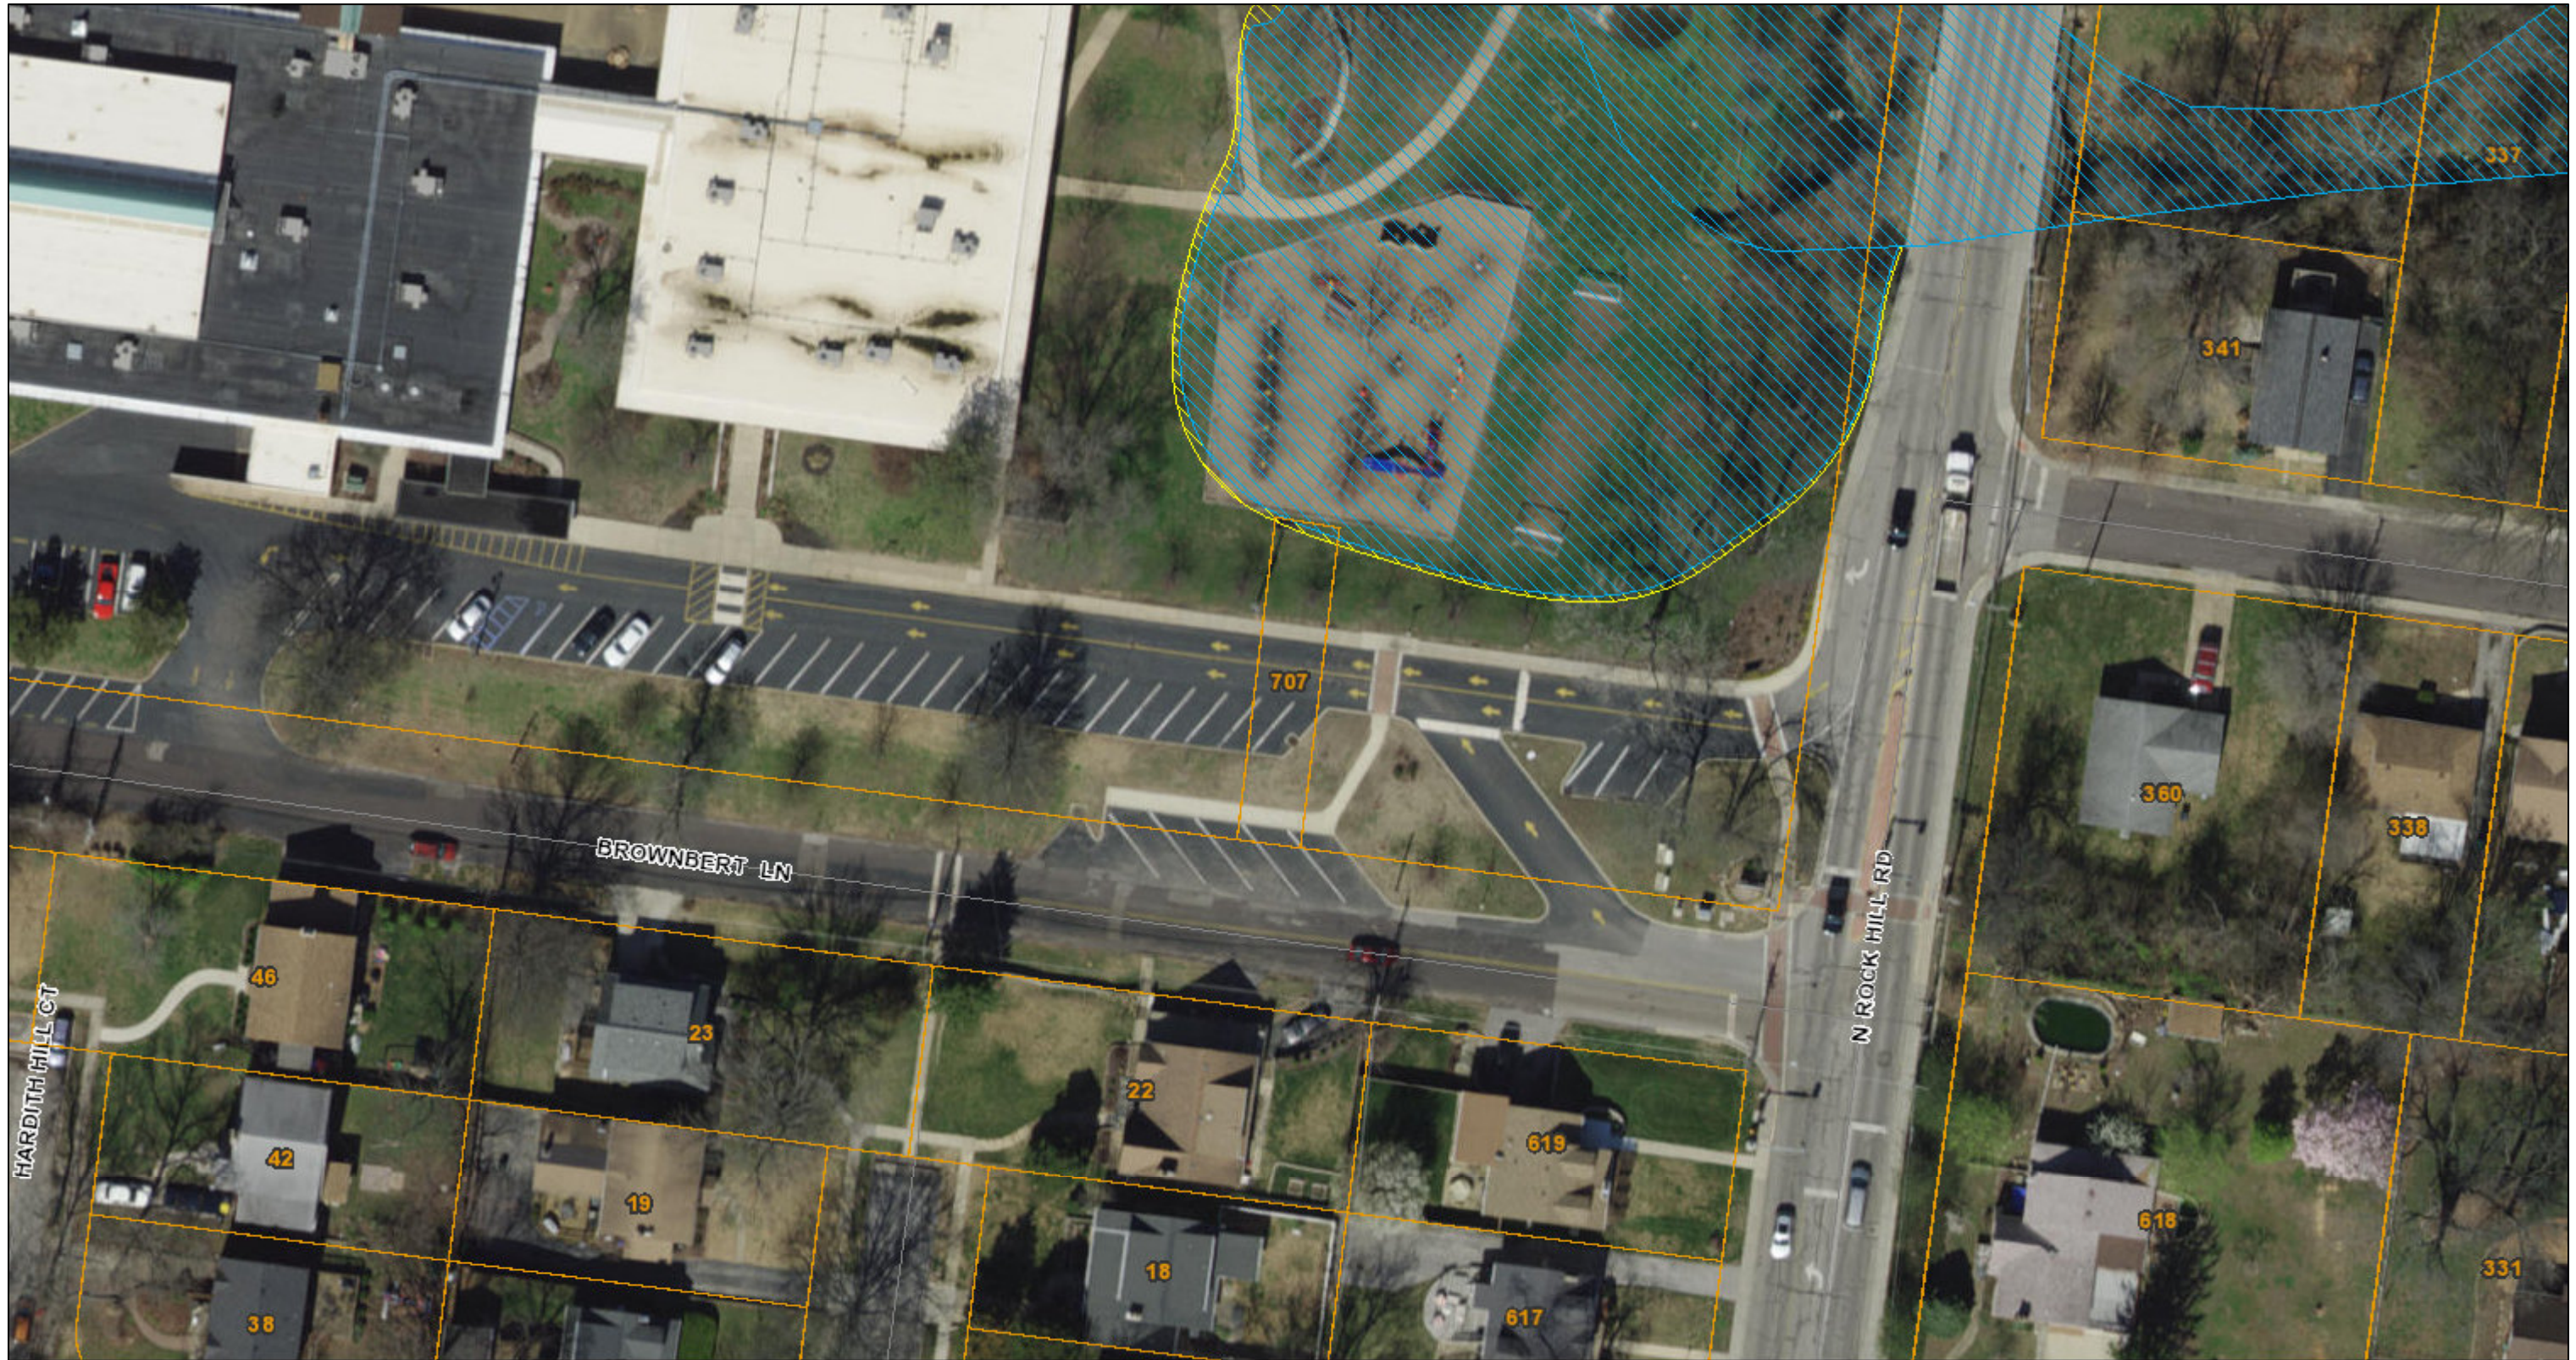

St. Louis County Map

3/18/2019, 11:02:16 AM

-  Special Flood Hazard Areas (1% Annual Chance)
-  Other Flood Areas (0.2% Annual Chance)